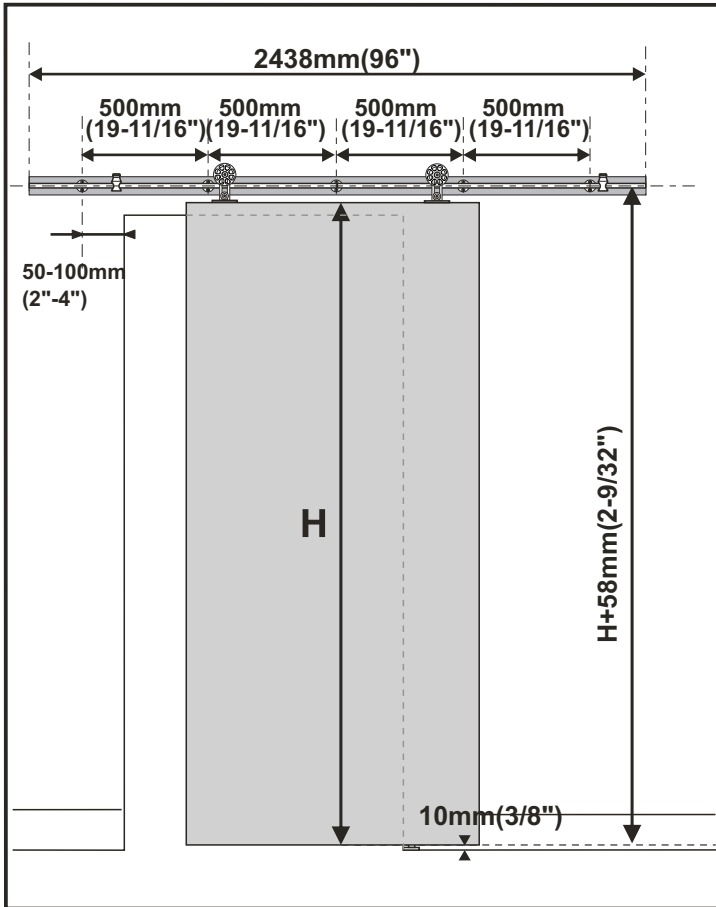

# Installation Manual

To obtain the maximum weight capacity, all rail mounting fasteners must be mounted directly into solid wood. Do NOT install directly onto a drywall surface. A solid wood header is recommended as shown in instruction box 2.