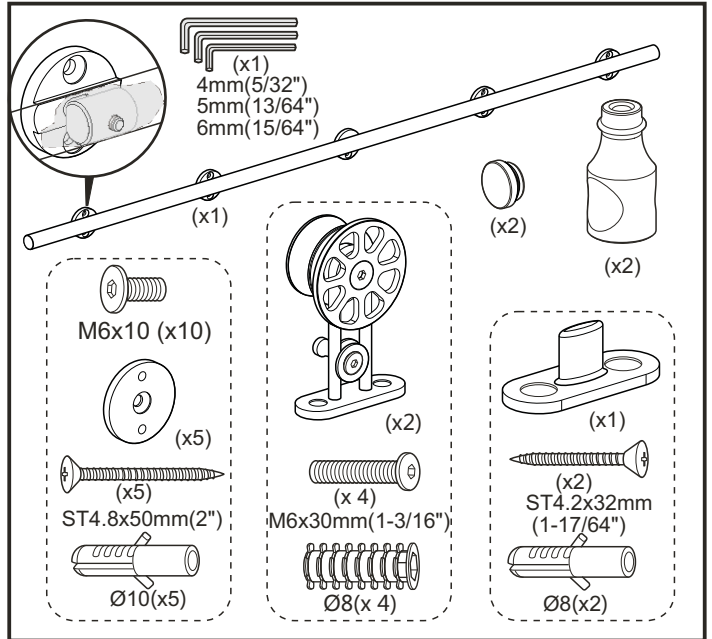

# Installation Manual

To obtain the maximum weight capacity, all rail mounting fasteners must be mounted directly into solid wood. Do NOT install directly onto a drywall surface. A solid wood header is recommended as shown in instruction box 2.